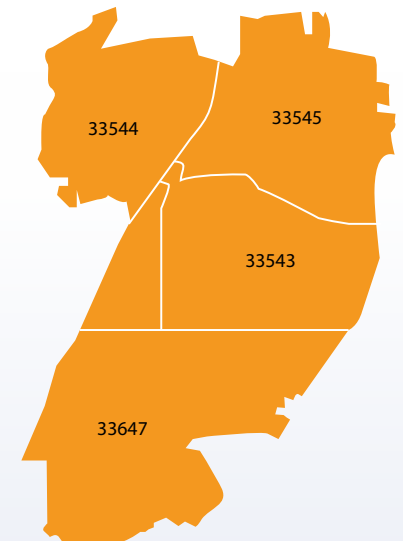

RATES

PCI RATE	1x Rate	6x Rate	26x Rate
	\$15	\$13	\$10

Buy more than one Beacon, you get 10% off both Beacon ads. A pick-up rate of \$10pci can be used if an advertiser picks up an ad from any of our other pubs within 6 days. No copy changes.

SIZES

Tabloid	1 col.	2 col.	3 col.	4 col.	5 col.	6 col.
Inches	1.53"	3.22"	4.92"	6.61"	8.31"	10"

Full page dimensions: 6 columns wide x 9.75" height
Half page dimensions: 6 columns wide x 4.75" height

Distribution

Wesley Chapel & New Tampa Beacon reach households in select areas in zip codes 33543, 33544, 33545 and 33647 for a total circulation of 23K copies.

Publishes
Wednesdays

Space/Copy Deadline
Wednesday prior, 10:30 a.m.